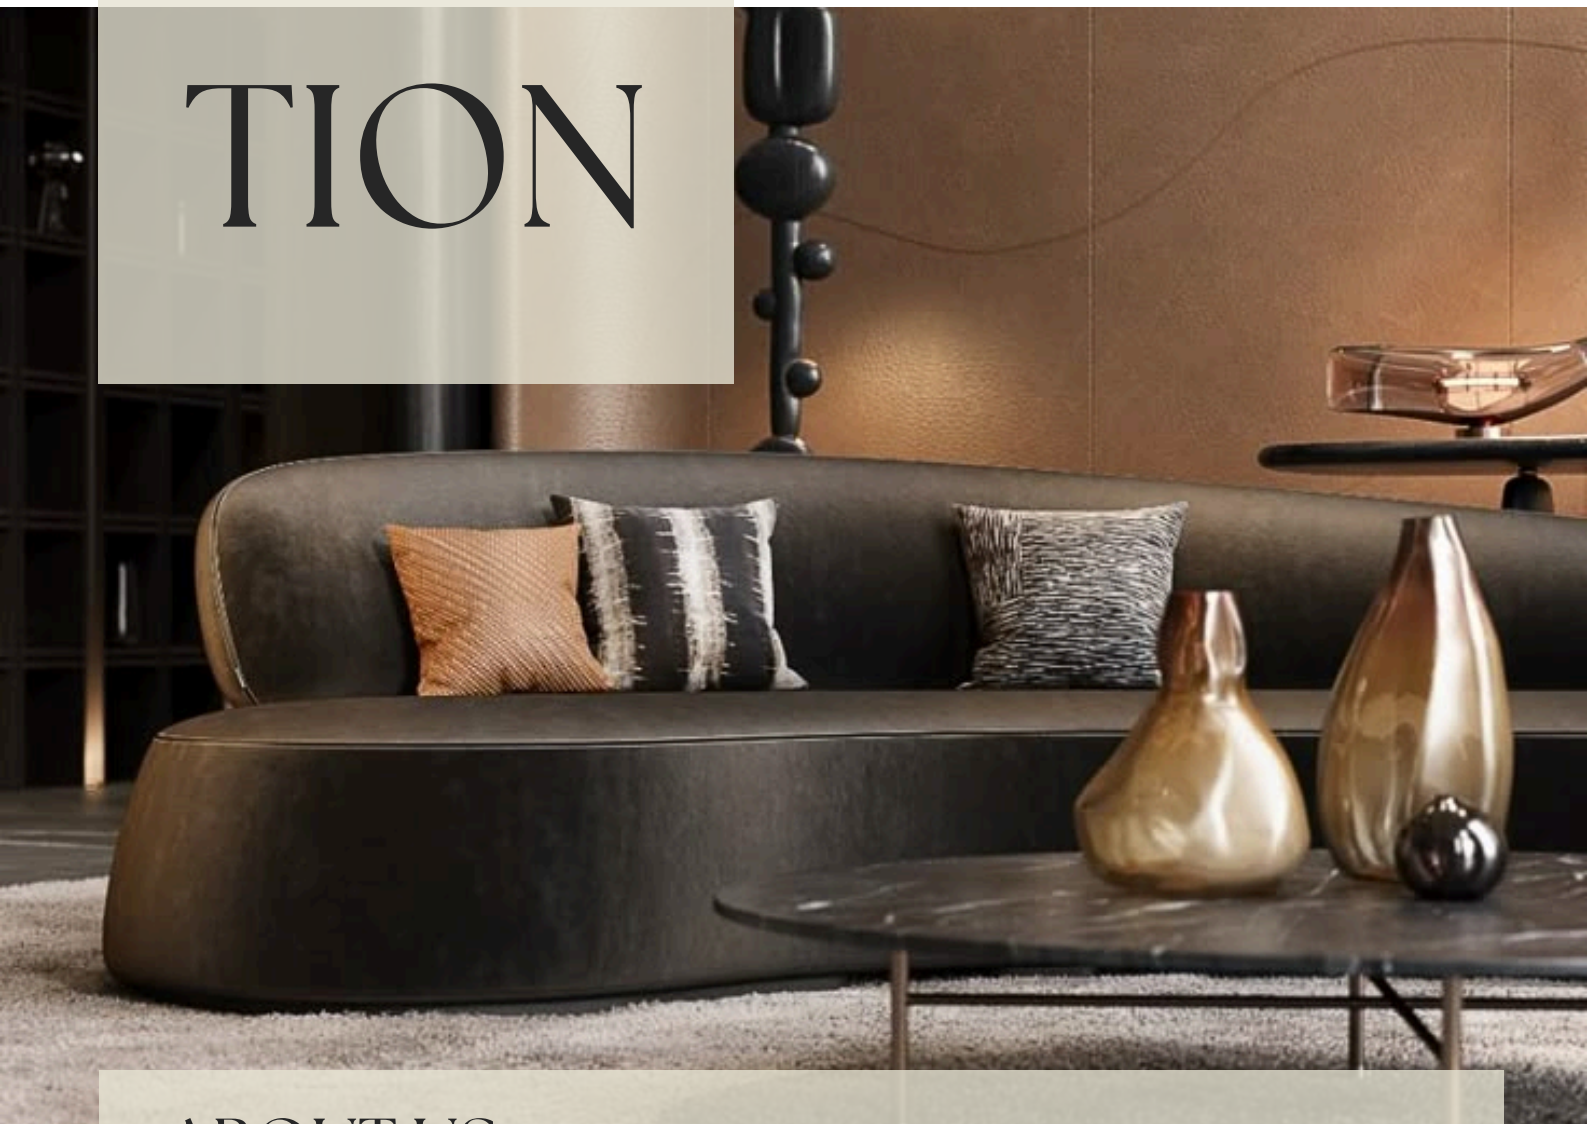

COL LEC

TION

2026 - 2027

Modern and Luxury Edition

ABOUT US

AZ Living Spaces is a bespoke furniture and interiors studio designing for the way people live and work. We combine design thinking with craftsmanship—starting with the space, the brief, and the experience to be created. Our process spans concept, material selection, custom production, and installation, ensuring every element feels resolved and intentional. With a focus on proportion, comfort, and enduring quality, we create spaces that are calm, functional, and made to last