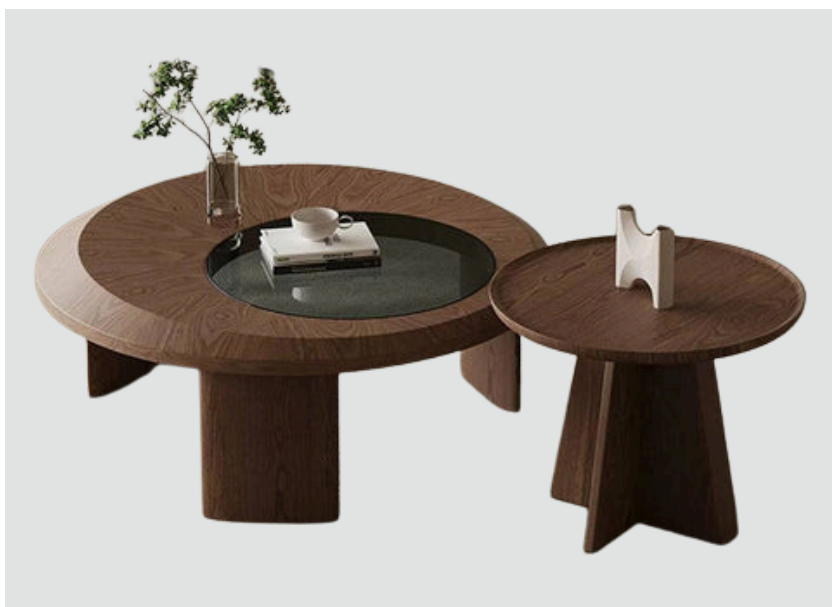

LOG

A stylish round center table set crafted in rich walnut wood, featuring a distinctive recessed tray-style top with a tinted glass insert.

Size: 3' x 3' | 2' x 2'

Rs. 145,000/-