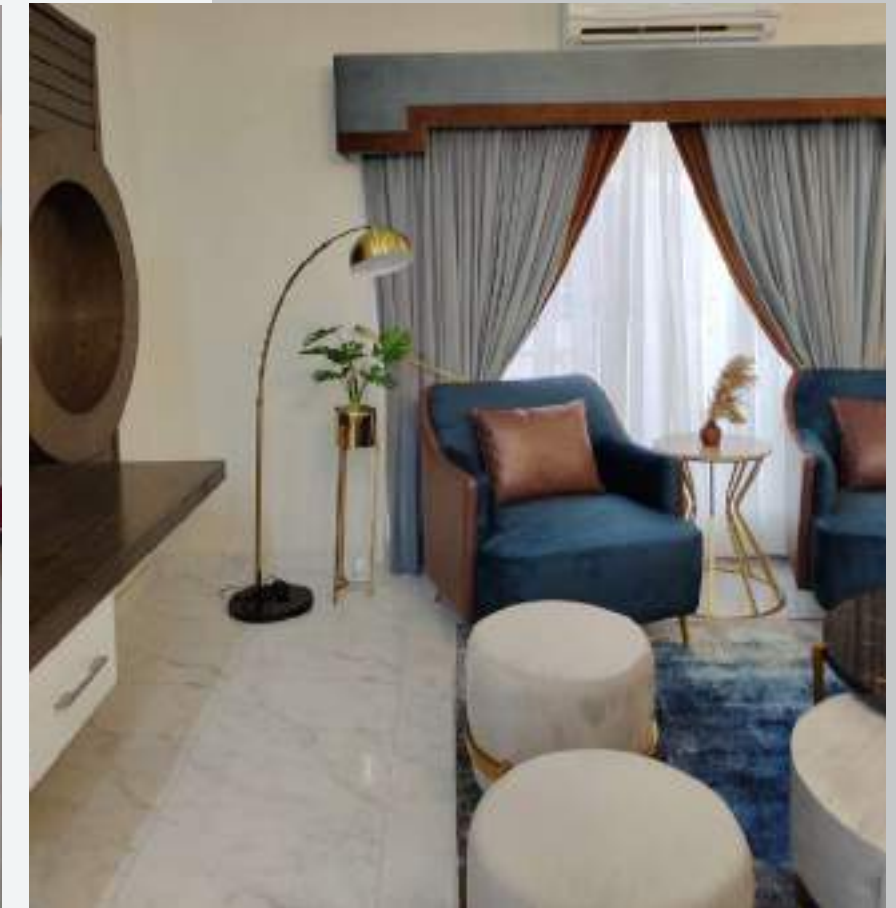

209-B

WAPDA TOWN, LAHORE