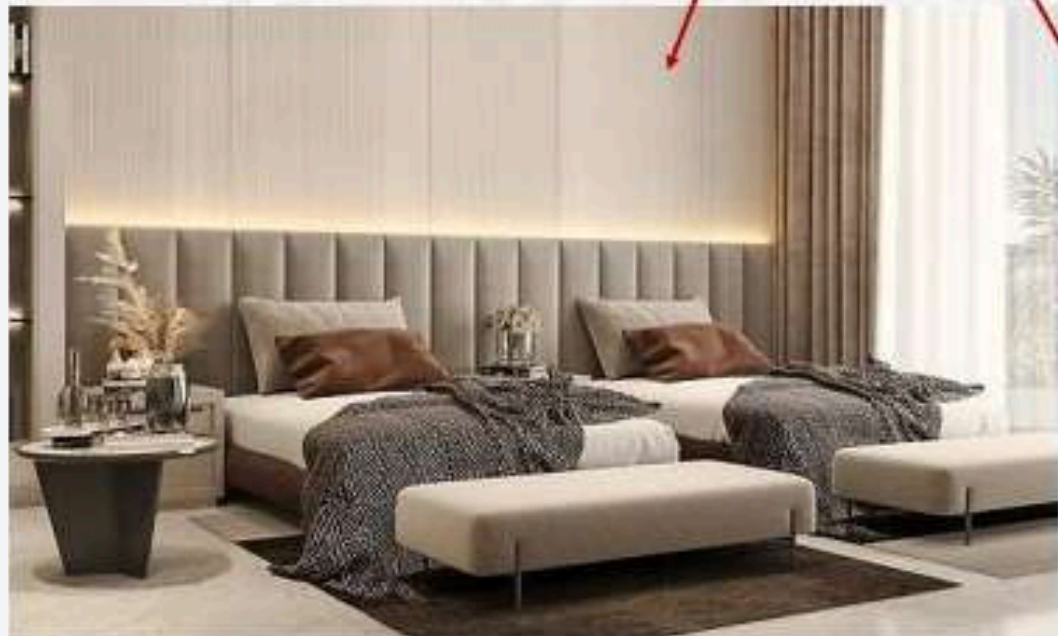

Chairs Set

Matching Mirror Frames

Contemporary Divan

A modern living room with a desk, sofa, and armchairs. The room is dimly lit with warm tones. In the foreground, a dark wooden desk holds a laptop, a coffee cup, and a pen holder. Behind the desk is a black office chair. In the background, a light-colored sofa with colorful cushions sits on a patterned rug. To the right, two dark armchairs with patterned pillows are arranged around a small round table. A floor lamp with a white shade stands near a window with white blinds. A world map is framed on the wall. A large green plant is visible in the bottom right corner.