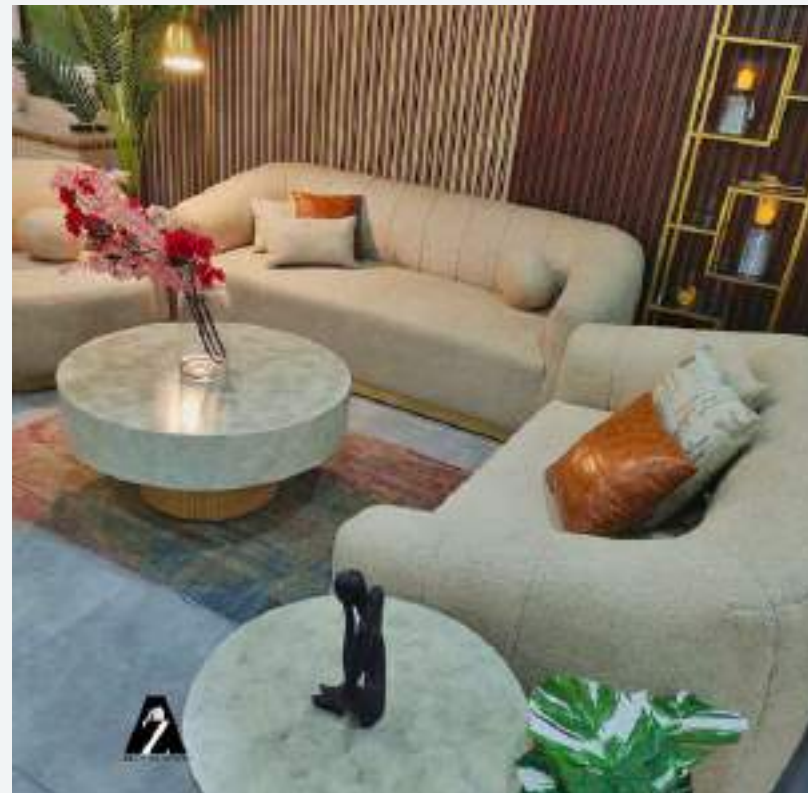

CLIENT# 402

MR.MUNEEB-LIVING ROOM DESIGN, BAHRIA