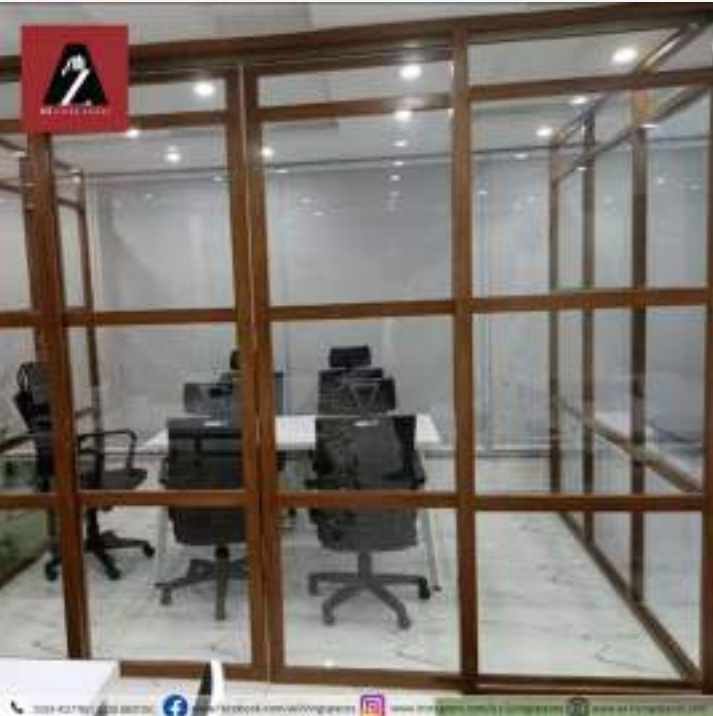

I.T SOLUTIONS

COMPLETE OFFICE SOLUTIONS, LAHORE