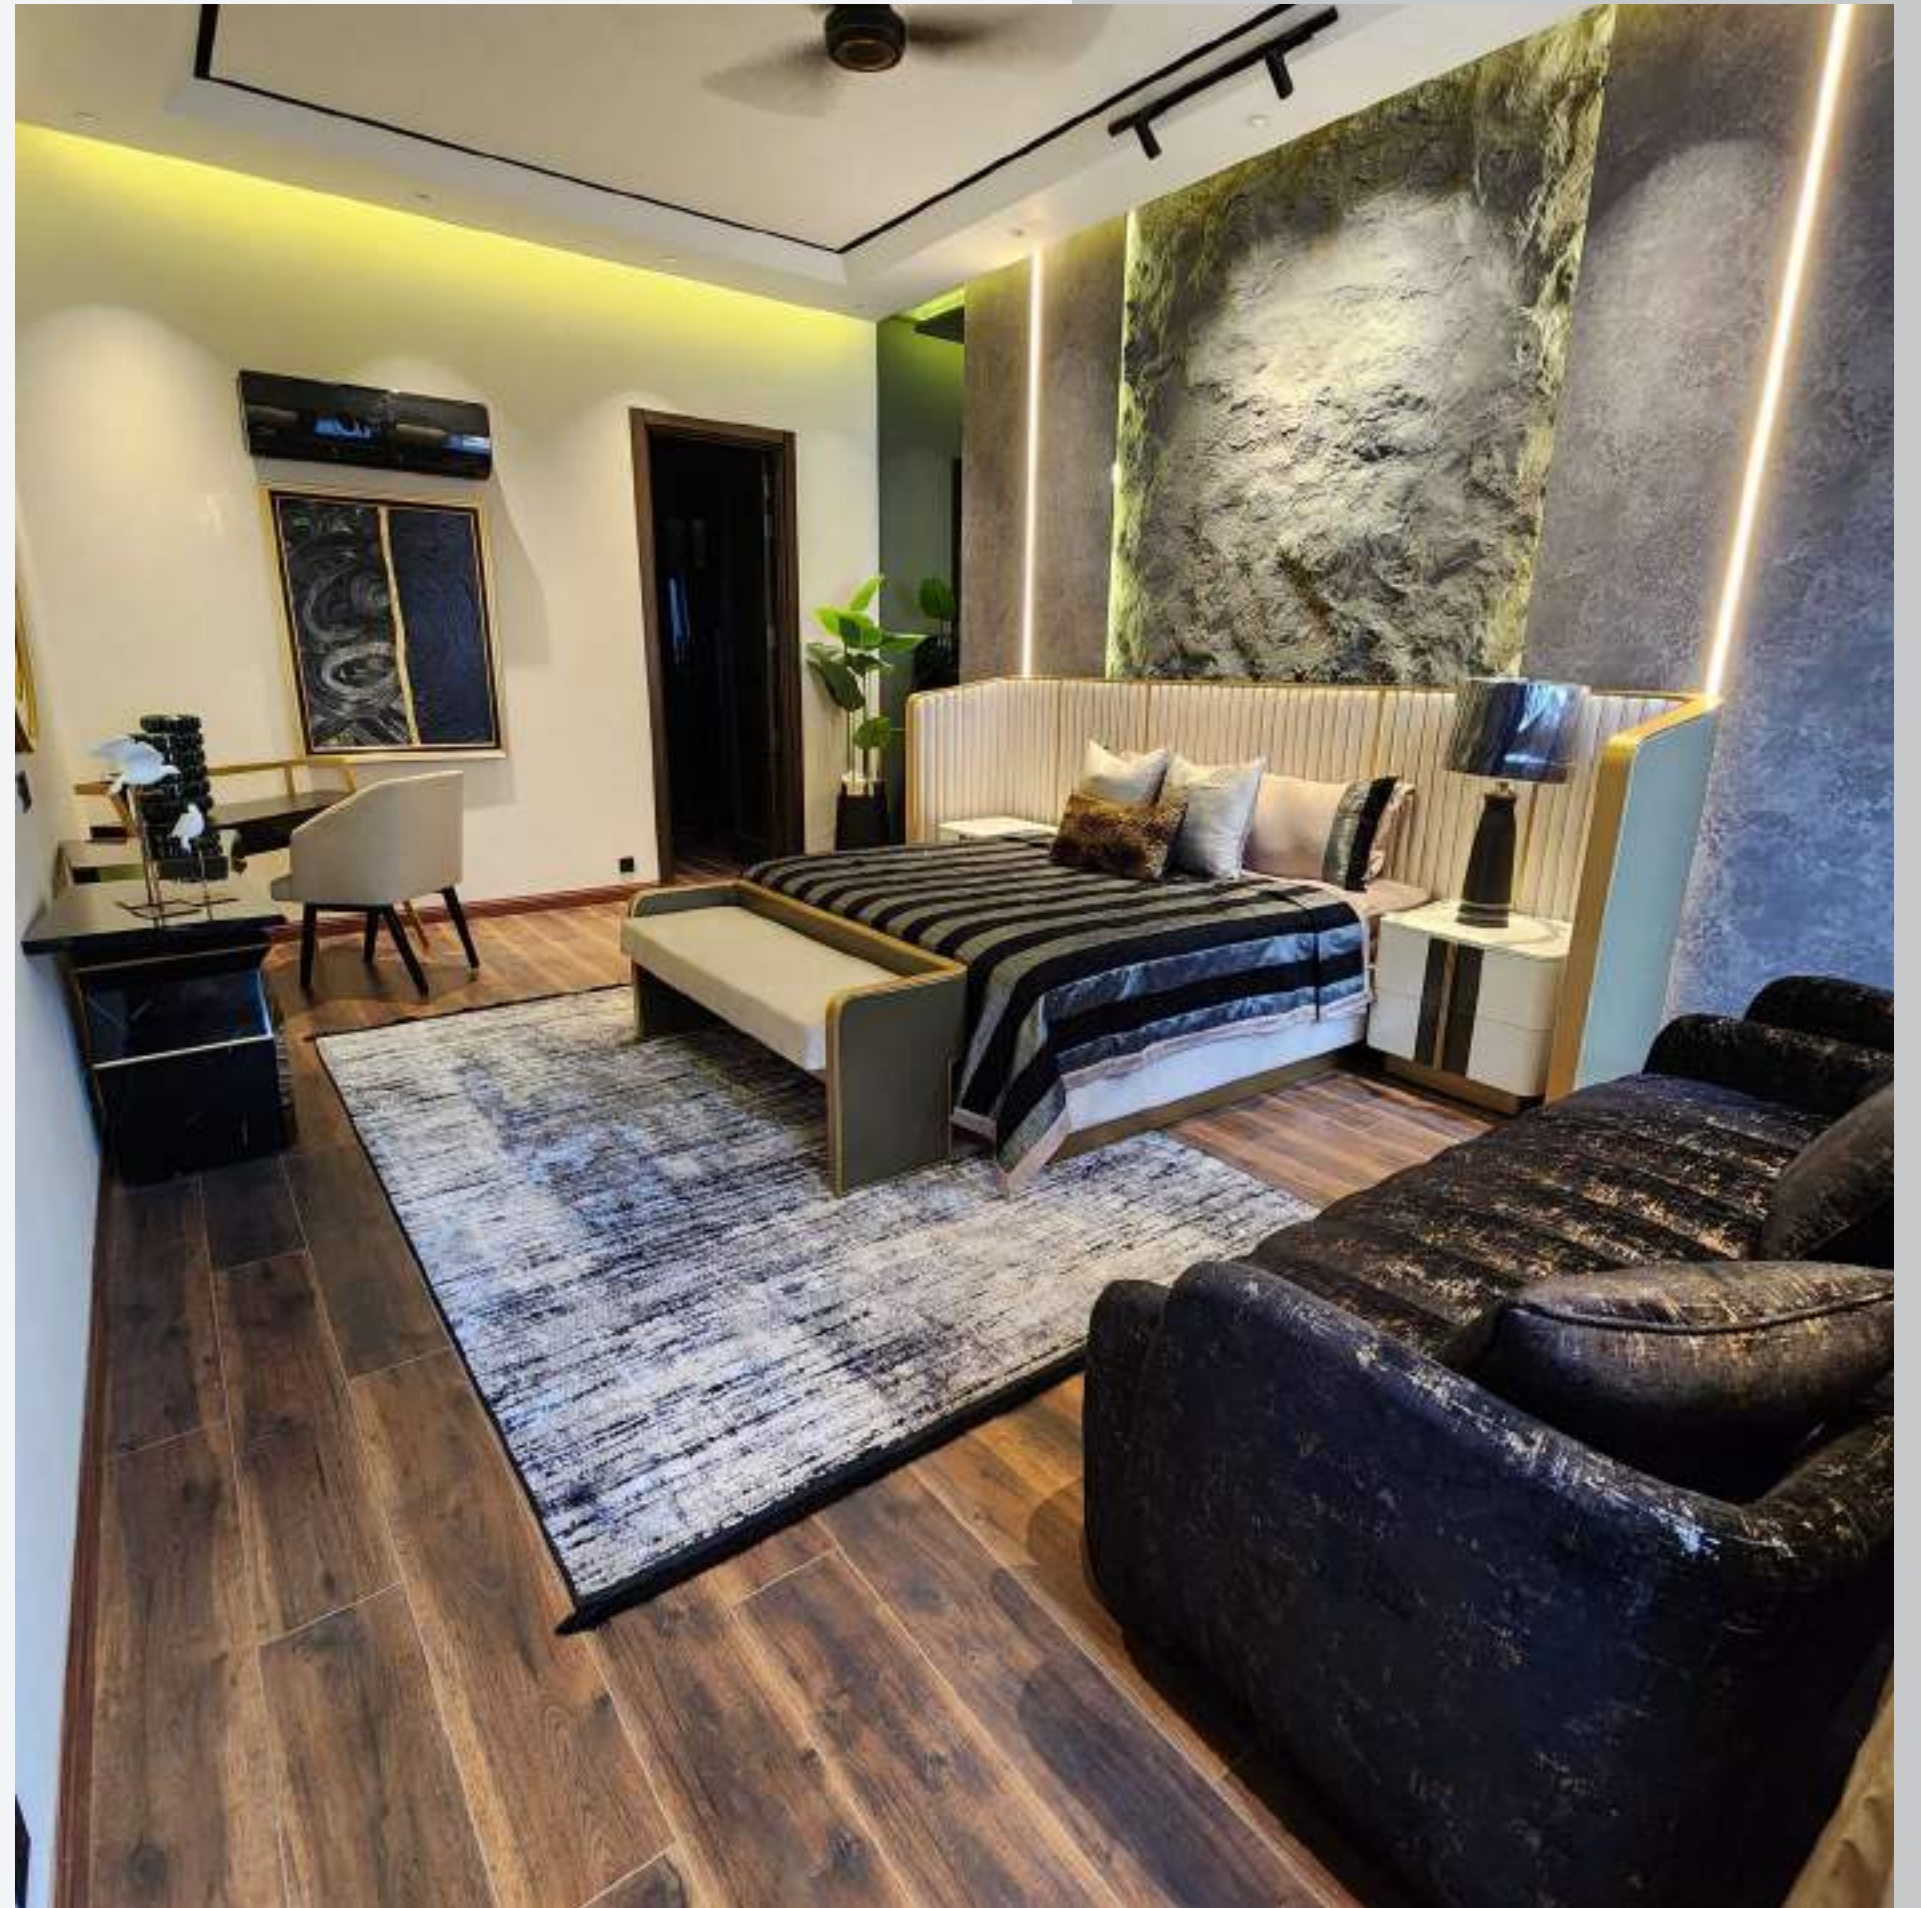

MASTER BEDROOM

SECOND FLOOR