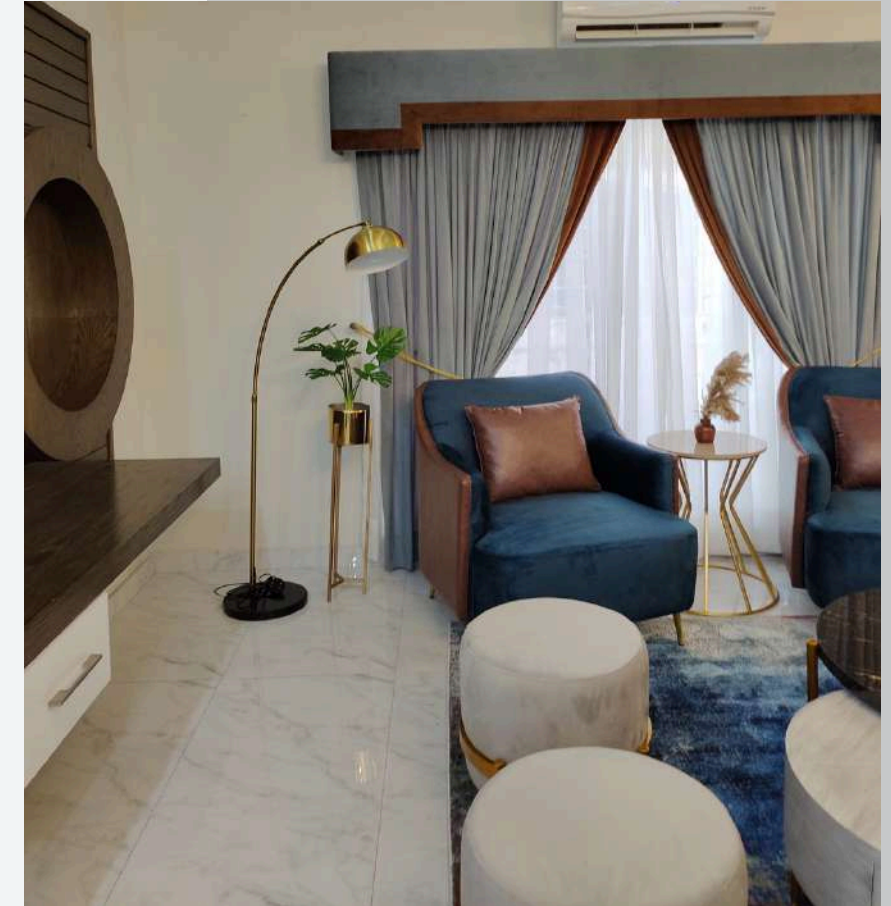

209-B

WAPDA TOWN, LAHORE