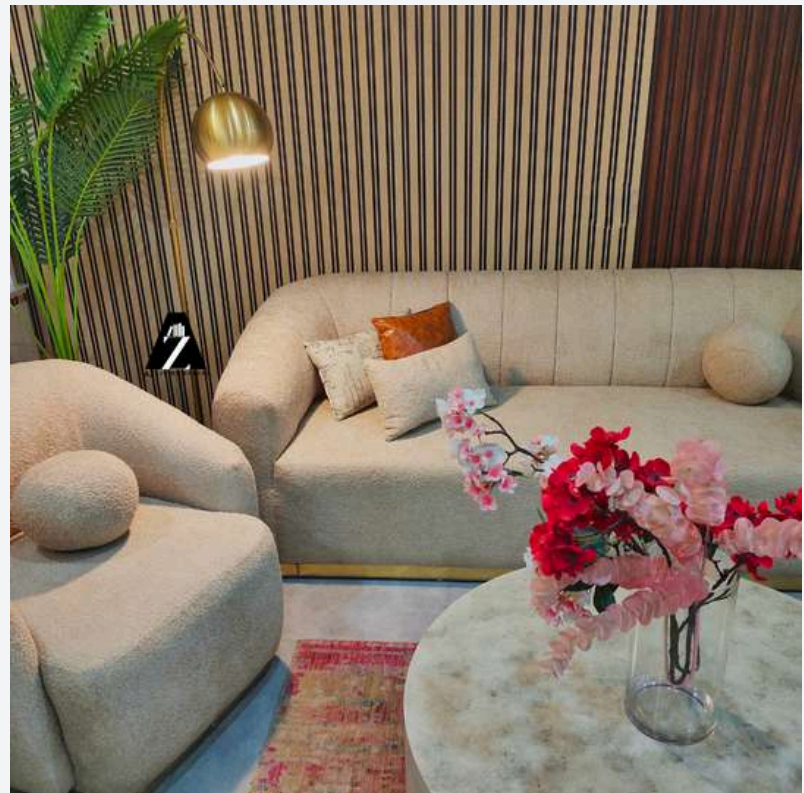

WAPDA TOWN, LAHORE

SAHEEFA JABBAR

BEDROOM + LOUNGE DESIGN , LAHORE

CLIENT # 351

DINING ROOM DESIGN, LAKE CITY

CLIENT# 402

MR.MUNEEB-LIVING ROOM DESIGN, BAHRIA

SUNDAY TIMES