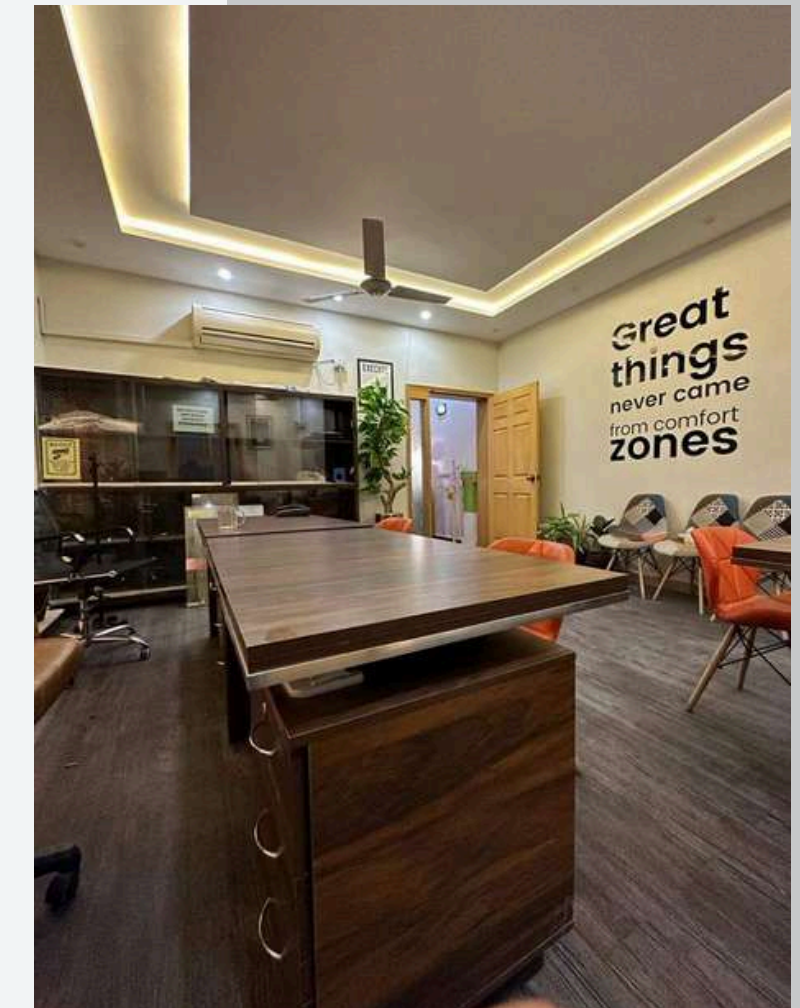

TRADING CO.

PRIVATE OFFICE, LAHORE

great things
never came
from comfort
zones