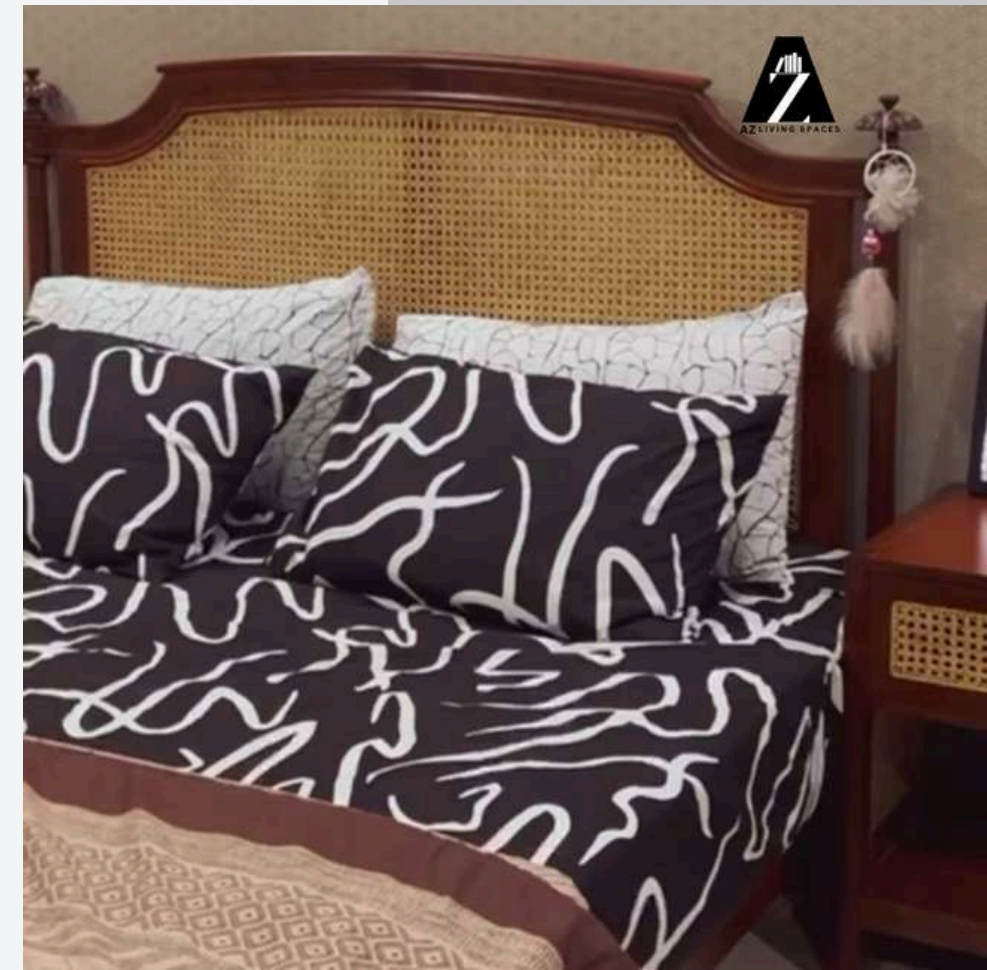

CLIENT# 422

MRS.NOOR-BEDROOM DESIGN, OKARA