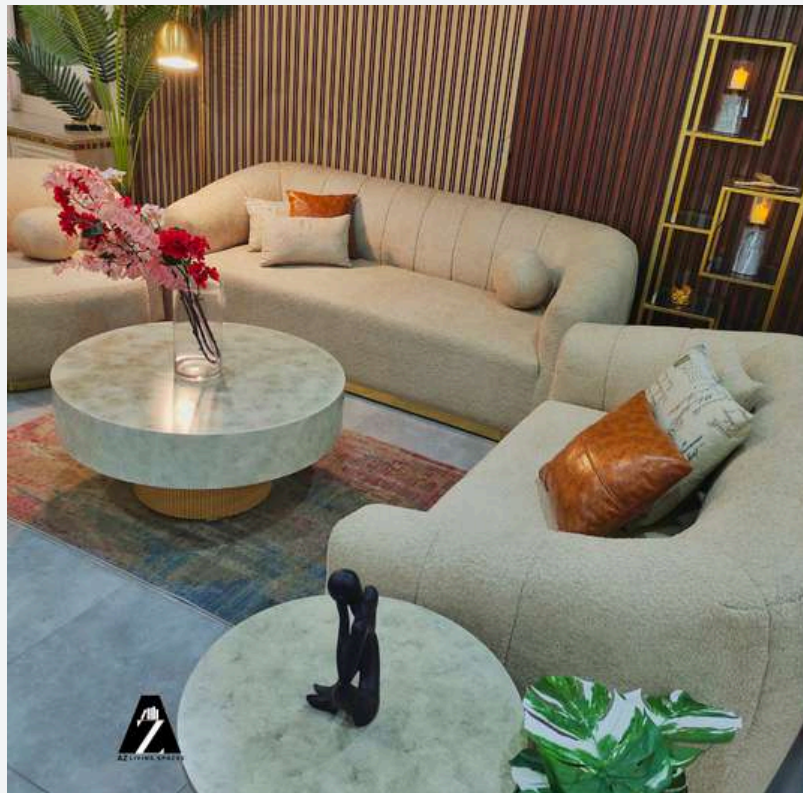

CLIENT# 402

MR.MUNEEB-LIVING ROOM DESIGN, BAHRIA