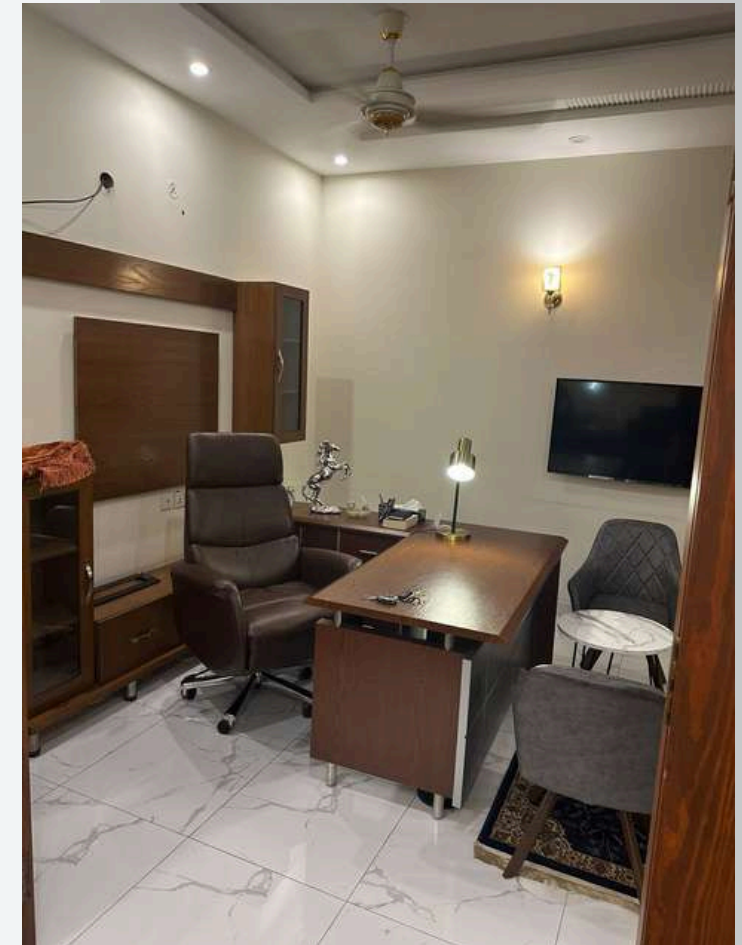

NAEEM & SONS

CORPORATE OFFICE, BAHRIA TOWN