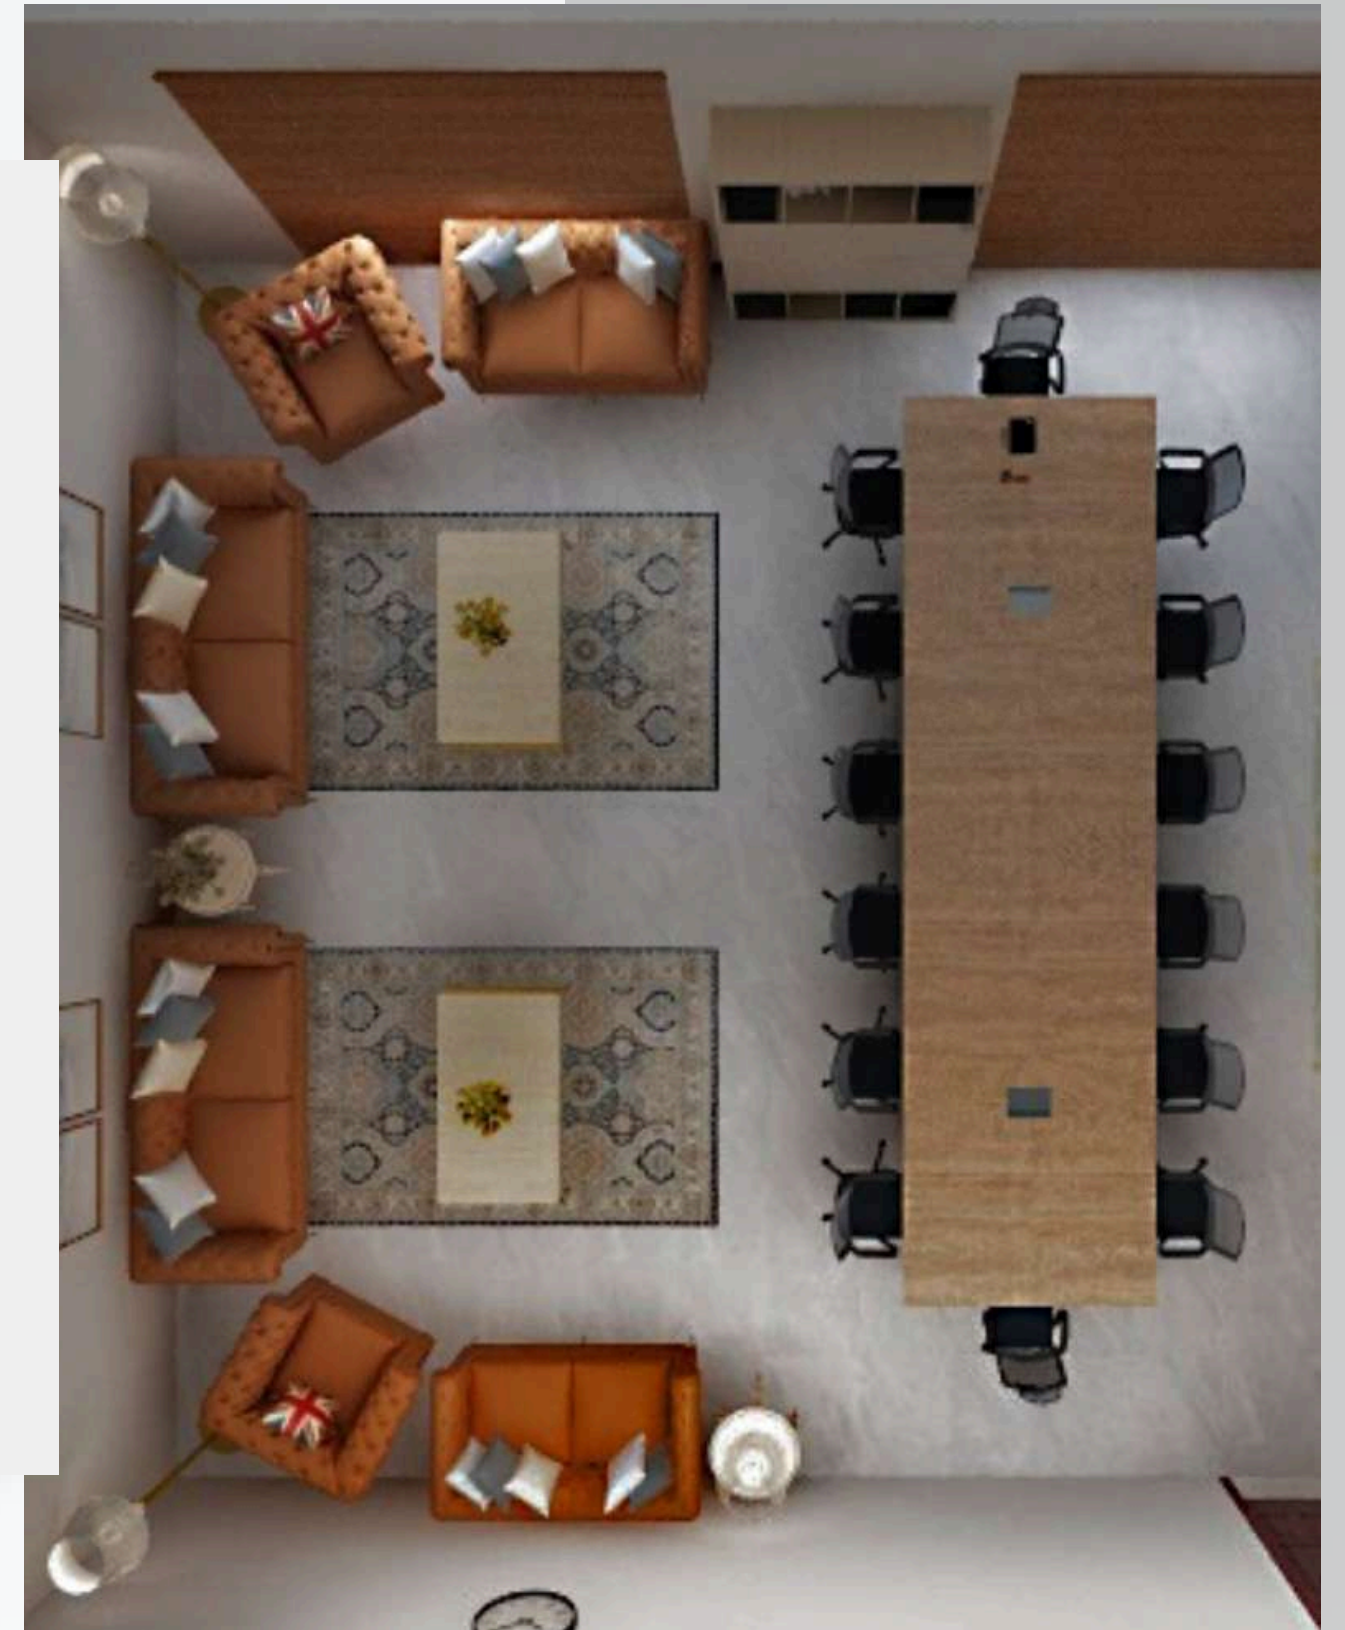

GOALS AND OBJECTIVES

At AZ Living Spaces, we believe in innovation powered by a young and dynamic team of professionals who aim to maximise your satisfaction by helping you throughout your customer journey and giving you the best value for your money.