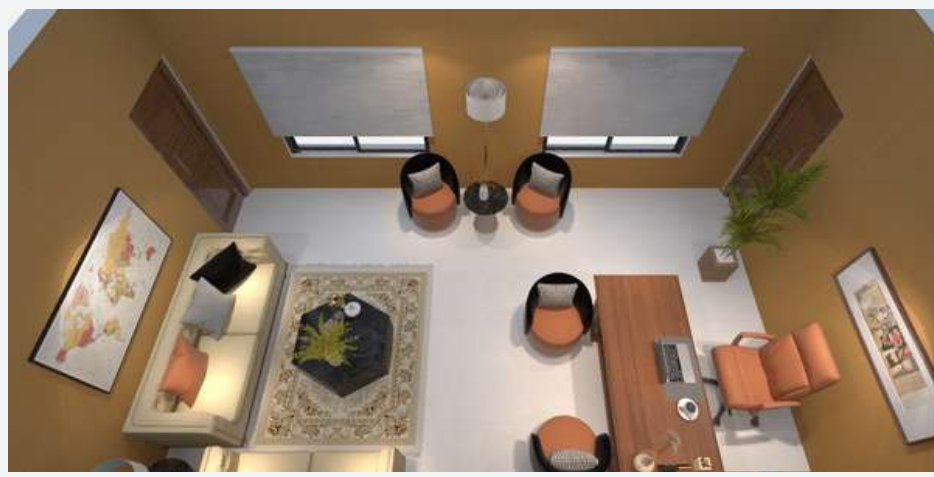

OFFICE 201

GOVERNMENT PROJECT, LAHORE