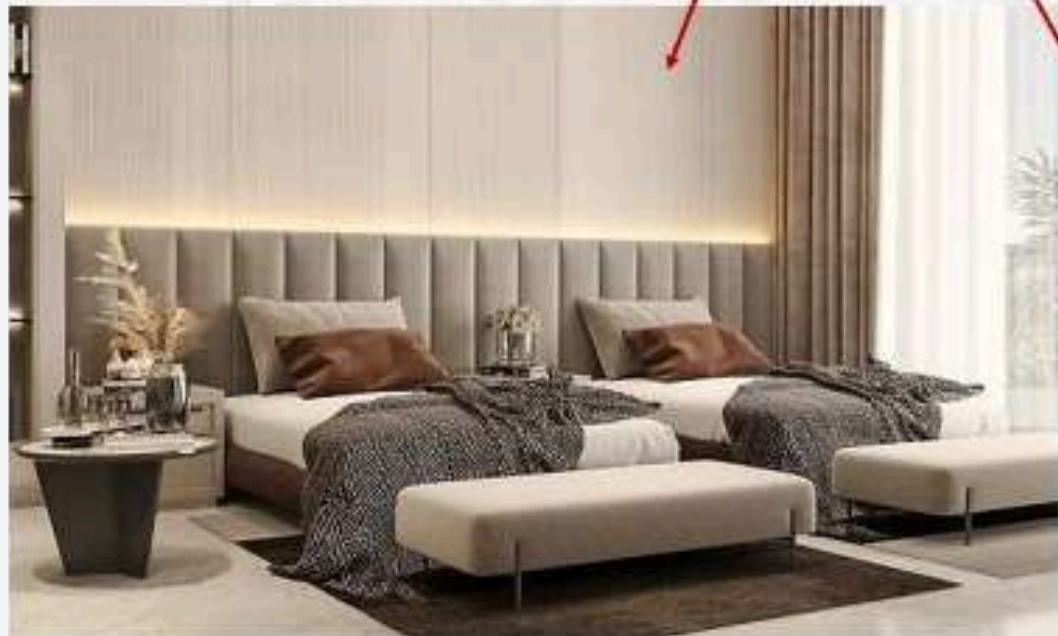

CIRCUIT HOUSE

ONGOING PROJECT, KOHAT

A SET - 1ST

Living Room
42.93 m² (4.32 x 7.13)

Chairs Set