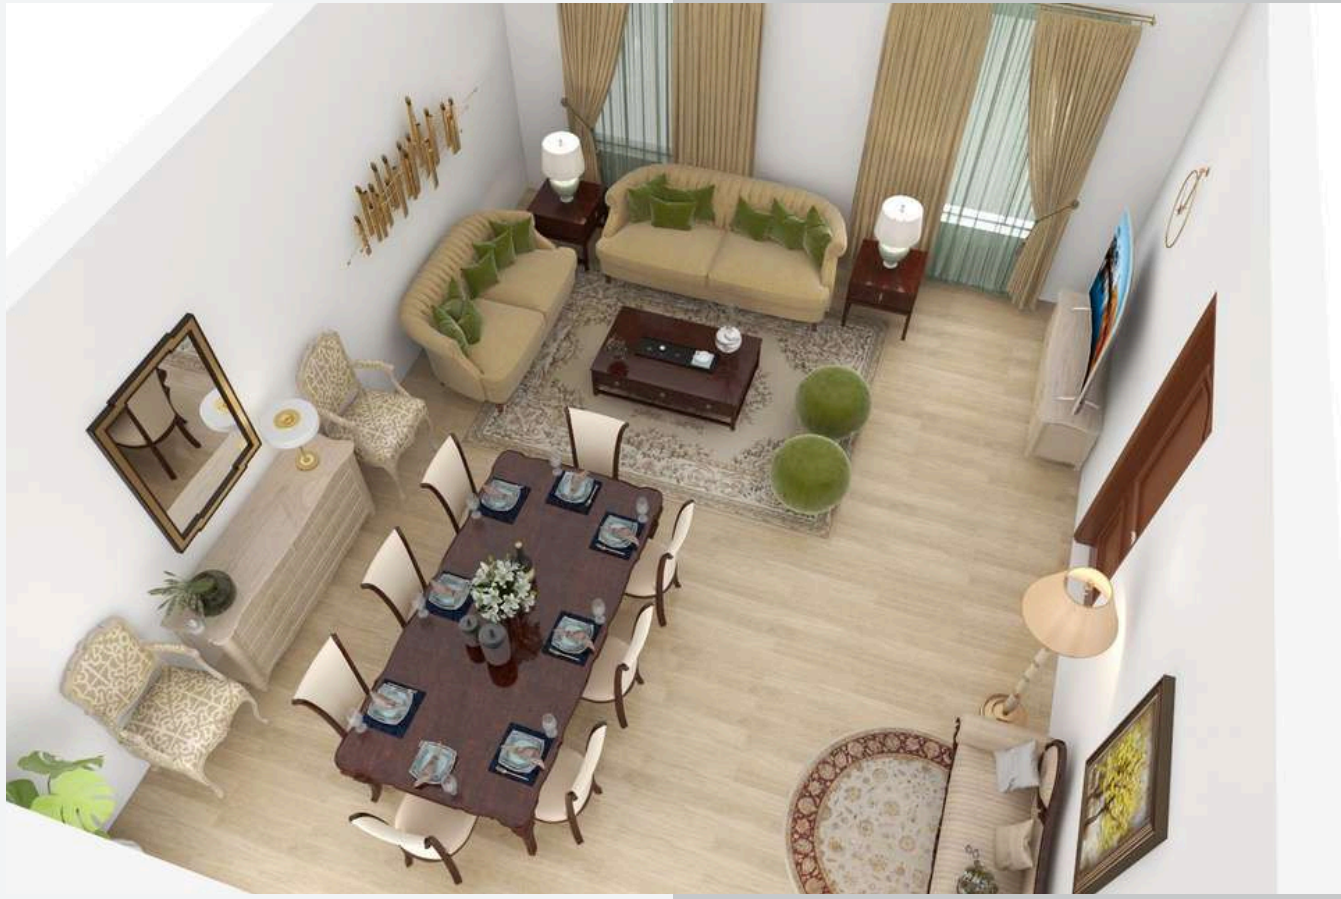

CORPORATE DINING AREA

GYMKHANA, SARGODHA