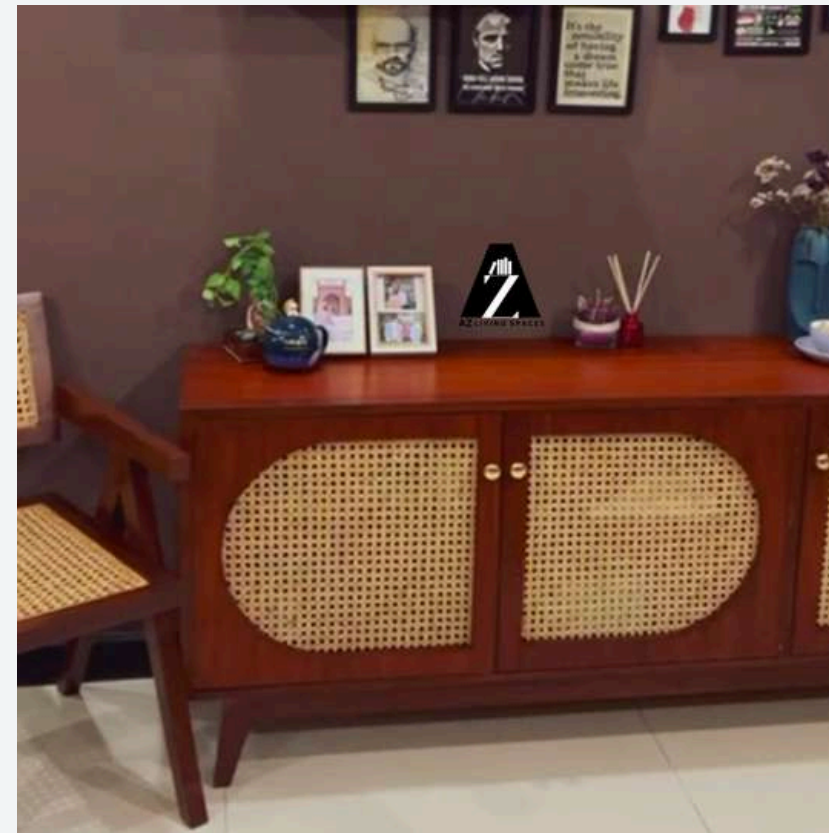

CLIENT# 422

MRS.NOOR-BEDROOM DESIGN, OKARA