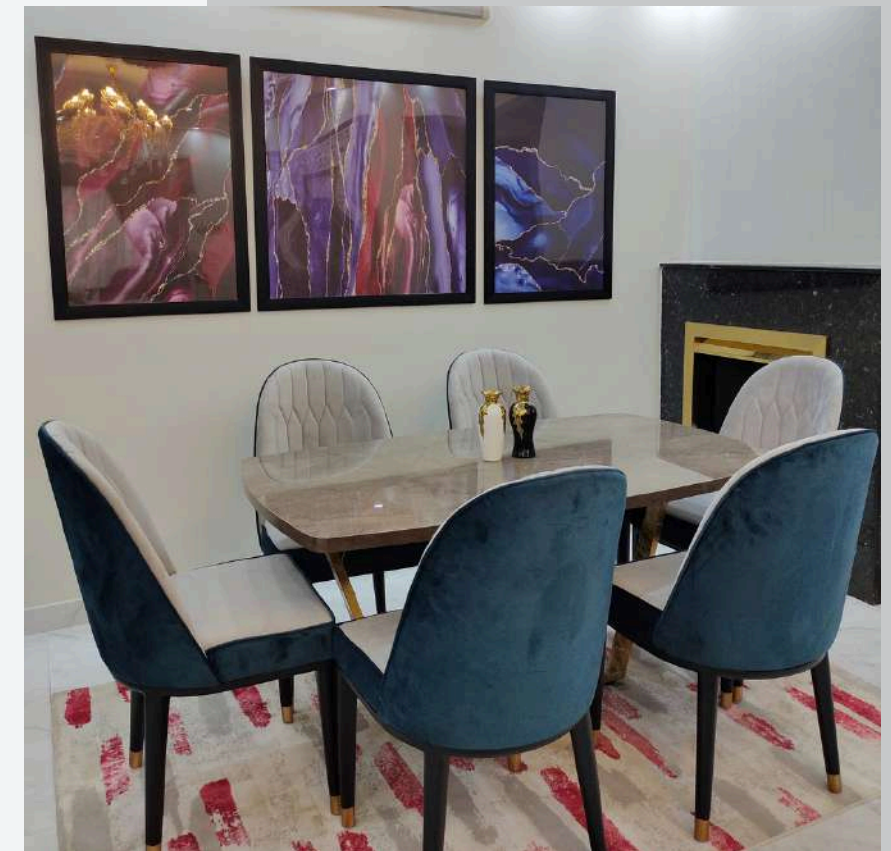

209-B

WAPDA TOWN, LAHORE