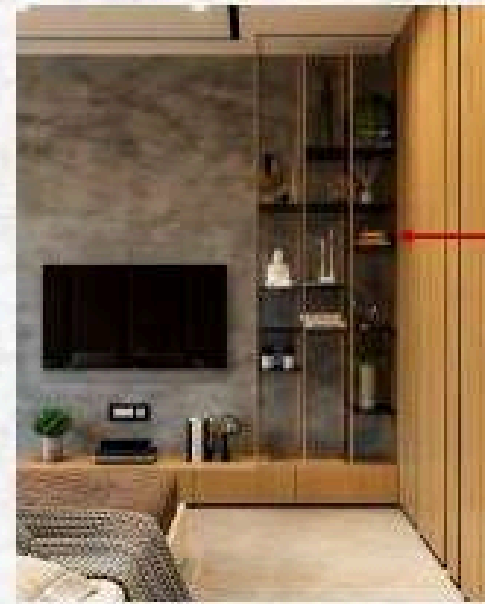

ONGOING PROJECT, KOHAT

A SET - 1ST

TV-Unit .. Media Wall

Color Palette

Living Room
42.93 m² (4.32 x 7.13)

Chairs Set

Matching Mirror Frames

Sofa Set